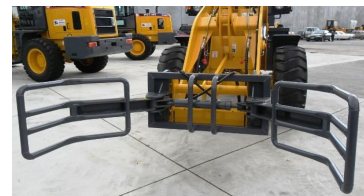

VICTORY VL200e Wheel Loader Specifications

<u>Machine</u>	
Operating weight	5500 kg
Load capacity	2000 kg
Standard bucket capacity	0.9 m3
Size (L x W x H)	5960 x 2010 x 2950
Wheelbase	2325 mm
Min turning circle	5360 mm
Max gradeability	30 deg
Min ground clearance	320 mm
Lift height to base of bucket	3900 mm
Tyre size	16/70-20
Max travel speed	18-21 km/h
<u>Engine</u>	
Model	Fawde 4DX22-96
Rated power	94 hp @ 2400 rpm
<u>Transmission</u>	
powershift	2 speeds forward
	2 speeds reverse

Some of the attachments available