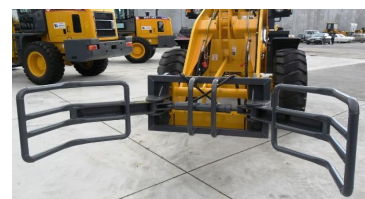

VICTORY VL280e Wheel Loader Specifications

<u>Machine</u>	
Operating weight	6500 kg
Load capacity	2800 kg
Standard bucket capacity	0.9 m3
Size (L x W x H)	6240 x 2200 x 2920
Wheelbase	2060 mm
Min turning circle	4600 mm
Max gradeability	30 deg
Min ground clearance	390 mm
Lift height to base of bucket	3900 mm
Tyre size	16/90-24
Max travel speed	25 km/h
<u>Engine</u>	
Model	Weichai Deutz wp6g125e22
Rated power	125 hp @ 2200 rpm
<u>Transmission</u>	
powershift	2 speeds forward
	2 speeds reverse

Some of the attachments available