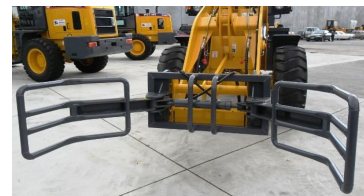

Spare Parts Backup second to none!

So you can buy with confidence!!!

Key Features

2000 kg capacity (6000kg operating weight)
94hp turbo Changchai 4g33tc (Kubota) engine
Powershift transmission
Generous ROPS (certified) Air conditioned cabin
Hydraulic quick hitch
Reverse camera
4in1 bucket / Pallet fork set / Spare Wheel
Load Rated 24" tyres (standard sizing)

VICTORY VL200XL Wheel Loader Specifications

<u>Machine</u>	
Operating weight	6000 kg
Load capacity	2000 kg
Standard bucket capacity	1.0 m3
Size (inc bucket) (L x W x H)	6130 x 1920 x 2820
Wheelbase	2325 mm
Min turning circle	4500 mm
Min ground clearance	320 mm
Lift height to base of bucket	4300 mm
Tyre size	16/70-24
Max travel speed	21-25 km/h
Fuel tank capacity	80 Litres
<u>Engine</u>	
Model	Changchai 4G33TC turbo (Kubota)
Rated power	94 hp @ 2400 rpm
<u>Transmission</u>	
powershift	2 speeds forward
	2 speeds reverse

Some of the attachments available

What Makes This VICTORY Different?

Increased ground clearance / larger tyres / 80L fuel tank

Tailshaft relocated / larger frame / higher lift height

Float Function / Second hyd circuit to quickhitch